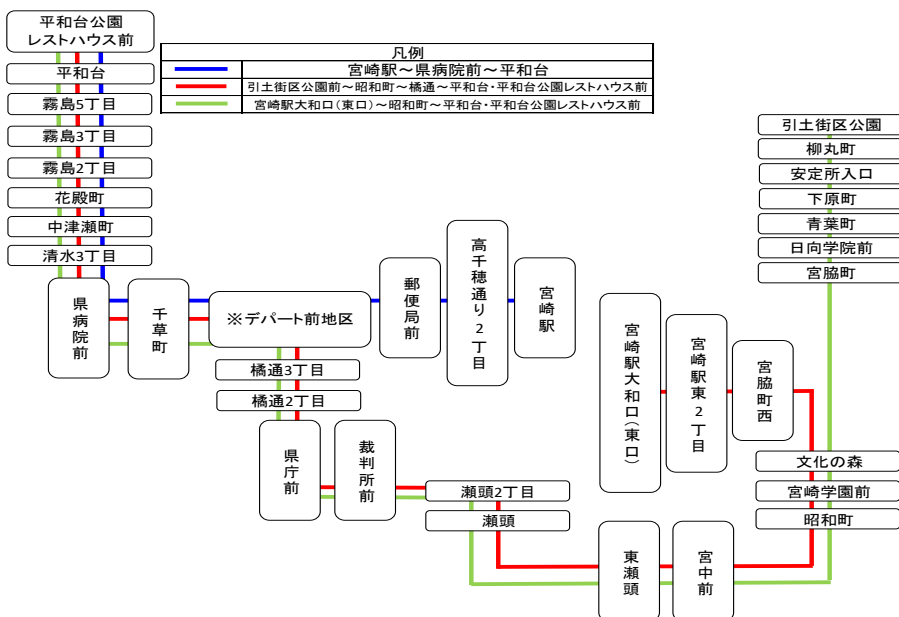

※この時刻は、主な停留所の時刻を記載しております。各停留所の時刻については「宮崎交通のホームページ」で検索または、お客様案内センターTel.0985-32-0718 9:00~18:00(土日祝休み)までお問い合わせ下さい。

2021年10月1日現在

8 柳丸町・青葉町・宮崎駅大和口(東口)→平和台 8-1 平和台→宮崎駅大和口(東口) 8-2 平和台→宮崎駅 バス時刻表

Instagram 宮崎交通アカウント【miyakoh_bus】フォローをお願いします。

お問い合わせは **宮崎交通**
・バス案内センター: Tel 0985-32-0718 9:00~18:00(土日祝休み)
・宮崎中央営業所(路線バス): Tel 0985-73-9611 9:00~18:00

10月1日ダイヤ改正内容のお知らせ

1. 【平日ダイヤ】
2. 一部のダイヤで通過時刻の変更がございます。詳細は時刻表をご覧ください。
   - 宮交シティ14:50発→平和台行きを減便します。
   - 平和台15:40発→宮崎駅大和口行きを減便します。
   - 宮交シティ7:22発→平和台行きを7:20発に変更します。
   - 平和台7:25発→宮崎駅大和口行きを7:30発に変更します。