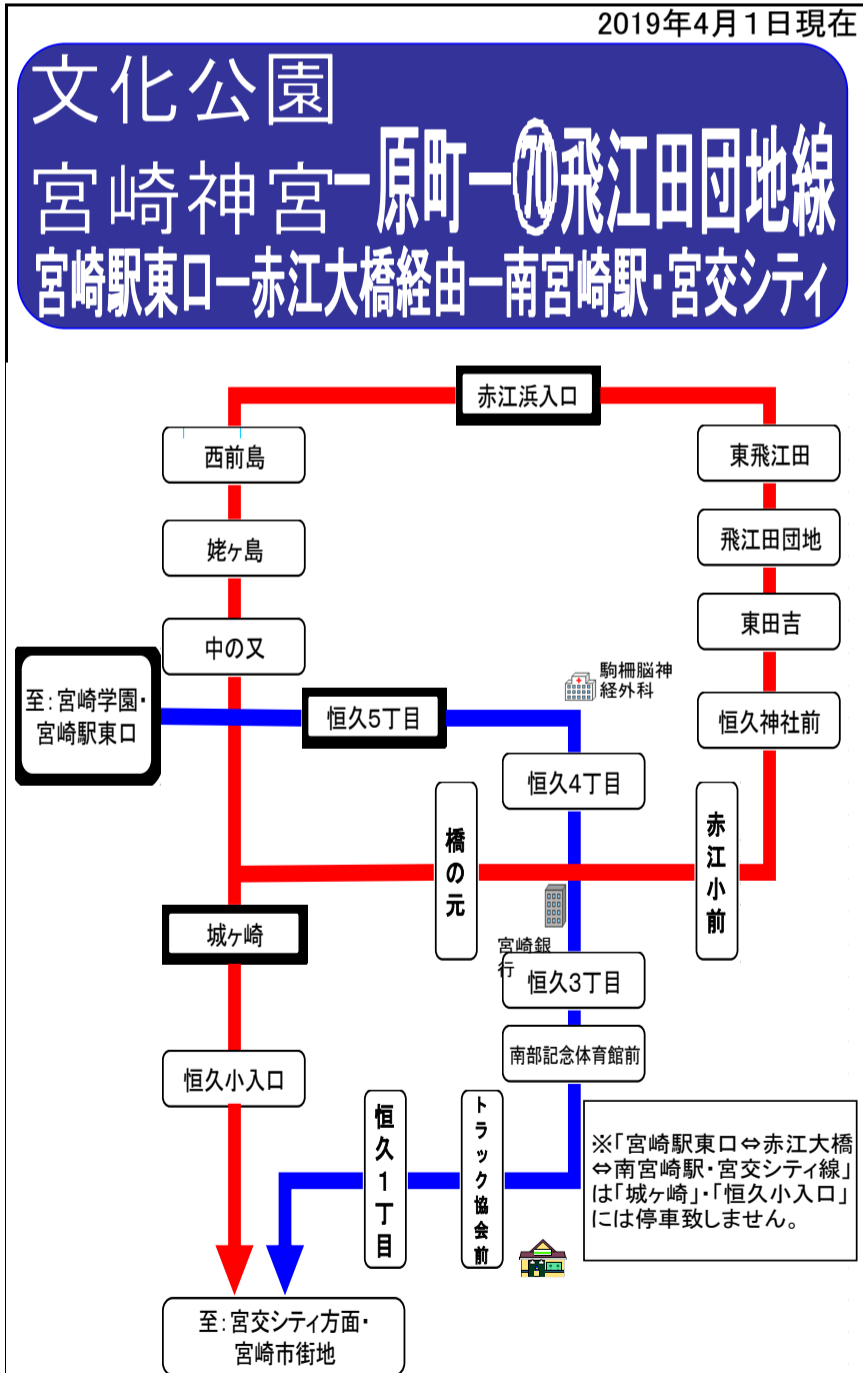

月曜日～金曜日ダイヤ

Table with 16 columns (文化公園 to 飛江田地田) and 7 rows of departure times.

月曜日～金曜日ダイヤ

Table with 16 columns (団飛江田地田 to 宮崎神宮) and 7 rows of departure times.

Large table with 16 columns and 17 rows of departure times for Monday-Friday.

Large table with 16 columns and 17 rows of departure times for Monday-Friday.

※この時刻は、主な停留所の時刻を記載しております。各停留所の時刻については「宮崎交通のホームページ」で検索または、お客案内センター☎0985-32-0718 9:00～18:00(土日祝休み)までお問い合わせ下さい。

月曜日～金曜日ダイヤ

宮交シティ→赤江大橋→宮崎駅東口

Table with 8 columns and 10 rows of departure times for the route to the east station.

宮崎駅東口→赤江大橋→南宮崎駅

Table with 8 columns and 10 rows of departure times for the route to the south station.

土曜日ダイヤ

宮交シティ→赤江大橋→宮崎駅東口

Table with 8 columns and 2 rows of departure times for Saturday.

宮崎駅東口→赤江大橋→南宮崎駅

Table with 8 columns and 2 rows of departure times for Saturday.

日曜日・祝日ダイヤ

宮交シティ→赤江大橋→宮崎駅東口

Table with 8 columns and 2 rows of departure times for Sunday and holidays.

宮崎駅東口→赤江大橋→南宮崎駅

Table with 8 columns and 2 rows of departure times for Sunday and holidays.

お問い合わせは 宮崎交通
・バス案内センター: Tel 0985-32-0718 9:00～18:00(土日祝休み)
・宮崎中央営業所(路線バス): Tel 0985-73-9611 9:00～18:00

4月1日ダイヤ改正内容のお知らせ

○平日ダイヤ

橋の元発宮崎神宮行き6:34発を減便致します。
橋の元発宮崎神宮行き7:00発を6:45発に時刻変更致します。
宮崎駅東口発南宮崎駅前行き11:15発、17:10発、18:10発を減便致します。

○土曜日ダイヤ

宮交シティ発宮崎駅東口行き9:35発、13:35発、15:35発を減便致します。
宮崎駅東口発南宮崎駅行き10:05発、14:05発、16:05発を減便致します。

○日曜日ダイヤ

宮交シティ発宮崎駅東口行き13:35発、15:35発を減便致します。
宮崎駅東口発南宮崎駅前行き14:05発、16:05発を減便致します。